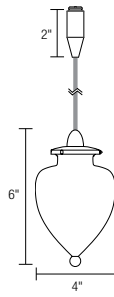

Multi-layered hand-blown glass pendant | Open fixture rated low voltage bi-pin lamp up to 35 watts (not included) | Suspended by field adjustable cable

3 Wishes

Ordering Code: THW - [] - [] - [] - []

Fixture
THW
3 Wishes

System
CA4 4" Cable CA6 6" Cable TR4 4" Twin Rail TR6 6" Twin Rail BTC Basis Ceiling LT Liana NS No System Connector

Overall Length
ST 72" Standard Length 14" - 72" Specify Length

Diffuser Color

					
CB Cobalt	FA Frit Amber	FB Frit Blue	PW Polar White	SW Sausalito White	TG Turner Gold

Metal Finish
BK Black PN Polished Nickel

Scnc	FlshMnt	Pndt
159		189

Five layered hand-blown glass pendant | Open fixture rated low voltage bi-pin lamp up to 35 watts (not included) | Suspended by field adjustable cable

Mini Patrik

Ordering Code: MPK1 - [] - [] - [] - []

Fixture
MPK1
Mini Patrik Pendant

System
CA4 4" Cable CA6 6" Cable TR4 4" Twin Rail TR6 6" Twin Rail BTC Basis Ceiling LT Liana NS No System Connector

Overall Length
ST 72" Standard Length 12" - 72" Specify Length