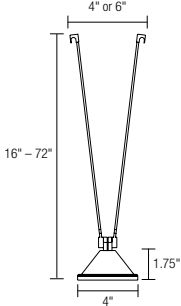

Aria

Fixture with integral perforated shade and sandblasted glass lens | Pivots 270° at the socket | Low voltage halogen bi-pin lamp up to 50 watts (not included) | Single accessory holder included | Field adjustable

Ordering Code: ARI - - -

Fixture
ARI
Aria

System

CA4	CA6	TR4	TR6
4" Cable	6" Cable	4" Twin Rail	6" Twin Rail

Overall Length
16" - 72"
Specify Length

Metal Finish

AL	PN
Satin Aluminum	Polished Nickel

Compatible Accessories:
Glass lens, louver, filter. See accessory ordering guide page 213 column TSA-06.

Ordering Code: SAR - - -

Fixture
SAR
Super Aria

System

CA4	CA6	TR4	TR6	BTC
4" Cable	6" Cable	4" Twin Rail	6" Twin Rail	Basis Ceiling

Overall Length
6" - 72"
Specify Length

Metal Finish

AL	PN
Satin Aluminum	Polished Nickel