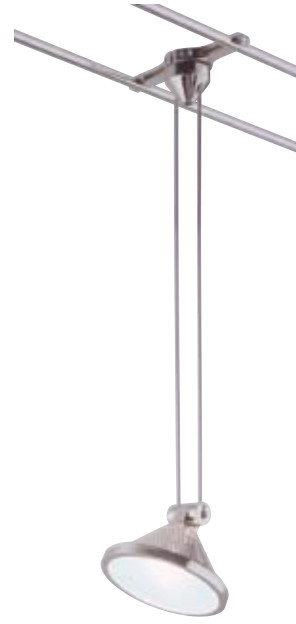

Aria

Fixture with integral perforated shade and sandblasted glass lens | Pivots 270° at the socket | Low voltage halogen bi-pin lamp up to 50 watts (not included) | Single accessory holder included | Field adjustable

Ordering Code: ARI - - -

Fixture
ARI
Aria

System

CA4	CA6	TR4	TR6
4" Cable	6" Cable	4" Twin Rail	6" Twin Rail

Overall Length
16" - 72"
Specify Length

Metal Finish

AL	PN
Satin Aluminum	Polished Nickel

Compatible Accessories:
Glass lens, louver, filter. See accessory ordering guide page 213 column TSA-06.

LOW VOLTAGE FIXTURES & PENDANTS
FIXTURES

Super Aria

Fixture with integral perforated shade and sandblasted glass lens | Pivots 270° at the socket and rotates 350° at its base | Low voltage halogen bi-pin lamp up to 50 watts (not included) | Single accessory holder included | Field adjustable

Ordering Code: SAR - - -

Fixture
SAR
Super Aria

System

CA4	CA6	TR4	TR6	BTC
4" Cable	6" Cable	4" Twin Rail	6" Twin Rail	Basis Ceiling

Overall Length
6" - 72"
Specify Length

Metal Finish

AL	PN
Satin Aluminum	Polished Nickel