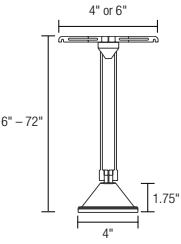

Ordering Code: ARI - - -

Fixture
ARI
Aria

System

CA4	CA6	TR4	TR6
4" Cable	6" Cable	4" Twin Rail	6" Twin Rail

Overall Length
16" - 72"
Specify Length

Metal Finish

AL	PN
Satin Aluminum	Polished Nickel

Compatible Accessories:
Glass lens, louver, filter. See accessory ordering guide page 213 column TSA-06.

Ordering Code: SAR - - -

Fixture
SAR
Super Aria

System

CA4	CA6	TR4	TR6	BTC
4" Cable	6" Cable	4" Twin Rail	6" Twin Rail	Basis Ceiling

Overall Length
6" - 72"
Specify Length

Metal Finish

AL	PN
Satin Aluminum	Polished Nickel