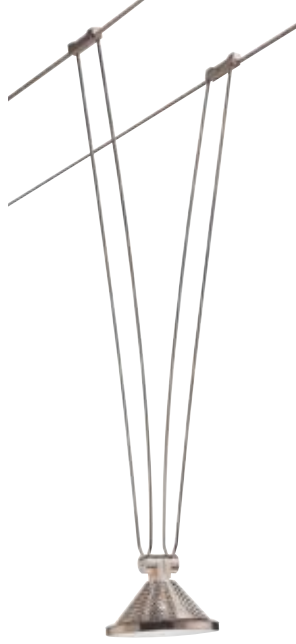

Aria

Fixture with integral perforated shade and sandblasted glass lens | Pivots 270° at the socket | Low voltage halogen bi-pin lamp up to 50 watts (not included) | Single accessory holder included | Field adjustable

Ordering Code: ARI - - -

Fixture
ARI
Aria

System

CA4	CA6	TR4	TR6
4" Cable	6" Cable	4" Twin Rail	6" Twin Rail

Overall Length
16" - 72"
Specify Length

Metal Finish

AL	PN
Satin Aluminum	Polished Nickel

Compatible Accessories:
Glass lens, louver, filter. See accessory ordering guide page 213 column TSA-06.

LOW VOLTAGE FIXTURES & PENDANTS
FIXTURES

Super Aria

Fixture with integral perforated shade and sandblasted glass lens | Pivots 270° at the socket and rotates 350° at its base | Low voltage halogen bi-pin lamp up to 50 watts (not included) | Single accessory holder included | Field adjustable

Ordering Code: SAR - - -

Fixture
SAR
Super Aria

System

CA4	CA6	TR4	TR6	BTC
4" Cable	6" Cable	4" Twin Rail	6" Twin Rail	Basis Ceiling

Overall Length
6" - 72"
Specify Length

Metal Finish

AL	PN
Satin Aluminum	Polished Nickel