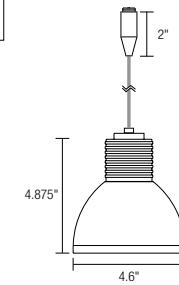

Decorative pendant | Includes accessory holder with clear lens for MR16 lamp option | Open fixture rated low voltage MR16 or AR111 lamp up to 50 watts (not included) | Suspended by field adjustable cable

Basio

Ordering Code: **BS01** - [] - [] - [] - []

Fixture
BS01
Basio Cable Suspended

System
CA4 4" Cable CA6 6" Cable TR4 4" Twin Rail TR6 6" Twin Rail BTC Basis Ceiling LT Liana NS No System Connector

Overall Length
ST 72" Standard Length 15" - 72" Specify Length

Lamping
AR111 75w Max. MR16 50w Max. (includes glare shield with integral lens holder)

Metal Finish
AL Satin Aluminum PN Polished Nickel RB Rubbed Bronze

Compatible Accessories (not compatible with AR111 option):
Double accessory holder, glass lens, louver, filter.
See accessory ordering guide page 213 column TSA-04.

Decorative fixture | Includes single accessory holder with clear lens for MR16 lamp option | Continuous 360° rotation and 90° pivot at the socket | Open fixture rated low voltage MR16 or AR111 lamp up to 50 watts (not included)