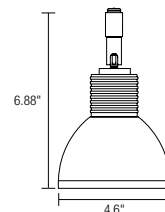

Basio

Ordering Code: **BS02** - [ ] - [ ] - [ ] - [ ]

Fixture
BS02
Basio Stem Suspended

System
CA4 4" Cable   CA6 6" Cable   TR4 4" Twin Rail   TR6 6" Twin Rail   BTC Basis Ceiling   LT Liana   NS No System Connector

Overall Length
ST 7" Standard Length   8" - 72" Specify Length

Lamping
AR111 75w Max.   MR16 50w Max. (includes glare shield with integral lens holder)

Metal Finish
AL Satin Aluminum   PN Polished Nickel   RB Rubbed Bronze