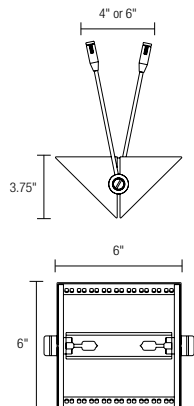

Byrdy

Highly adjustable fixture with 24kt gold plated brass socket pins | Rotates 360° at the socket | Open fixture rated low voltage MR16 lamp up to 50 watts (not included)

Ordering Code: **BYR** - [] - []

Fixture
BYR
Byrdy

System
CA4 4" Cable CA6 6" Cable TR4 4" Twin Rail TR6 6" Twin Rail

Metal Finish
AL Satin Aluminum PN Polished Nickel

Compatible Accessories:
Double accessory holders, snoot, glass lens, louver, filter.
See accessory ordering guide page 213 column TSA-04.

Lux 10

Decorative fixture that works well as a wall washer or down light | Pivots 90° at the socket | Two open fixture rated low voltage bi-pin lamps up to 35 watts (not included)

Ordering Code: **LXT** - [] - [] - [] - []

Fixture
LXT
Lux 10

System
CA4 4" Cable CA6 6" Cable TR4 4" Twin Rail TR6 6" Twin Rail

Overall Length
6" - 48"
Specify Length

Metal Finish
AL Satin Aluminum PN Polished Nickel

Option
G Glass Diffuser (replaces Alzac Diffuser)