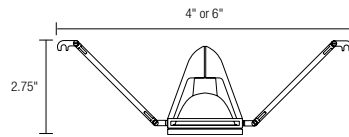

Byrdy

Highly adjustable fixture with 24kt gold plated brass socket pins | Rotates 360° at the socket | Open fixture rated low voltage MR16 lamp up to 50 watts (not included)

Ordering Code: **BYR** - [] - []

Fixture
BYR
Byrdy

System
CA4 4" Cable CA6 6" Cable TR4 4" Twin Rail TR6 6" Twin Rail

Metal Finish
AL Satin Aluminum PN Polished Nickel

Compatible Accessories:
Double accessory holders, snoot, glass lens, louver, filter.
See accessory ordering guide page 213 column TSA-04.

Lux 10

Decorative fixture that works well as a wall washer or down light | Pivots 90° at the socket | Two open fixture rated low voltage bi-pin lamps up to 35 watts (not included)

Ordering Code: **LXT** - [] - [] - [] - []

Fixture
LXT
Lux 10

System
CA4 4" Cable CA6 6" Cable TR4 4" Twin Rail TR6 6" Twin Rail

Overall Length
6" - 48"
Specify Length

Metal Finish
AL Satin Aluminum PN Polished Nickel

Option
G Glass Diffuser (replaces Alzac Diffuser)