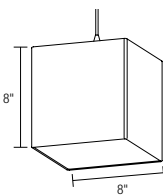

Ordering Code:

CDM2 - [ ] - [ ] - [ ] - [ ]

Fixture

CDM2
Cadre Medium Stem Suspended

System

CA4	CA6	TR4	TR6	BTC	LT	NS
4"	6"	4"	6"	Basis	Liana	No System
Cable	Cable	Twin Rail	Twin Rail	Ceiling		Connector

Overall Length

ST	13" - 72"
45" Standard Length	Specify Length