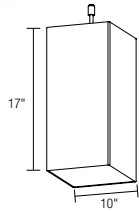

Cadre Tall

Long, rectangular fabric shade | Handcrafted from finest Dupioni silks and sheer fabrics | Available in three elegant tones and three metal finishes | Fire retardant internal liner and nickel frame | Open fixture rated low voltage Xenon lamp | 80 watts maximum (4 x 20 watts per lamp only) | 0.375" Ø field adjustable stem

LOW VOLTAGE FIXTURES & PENDANTS

FABRIC PENDANTS

Scnc	FlshMnt	Pndt
		184

Ordering Code:

CDT2 - [ ] - [ ] - [ ] - [ ]

Fixture

CDT2
Cadre Tall Stem Suspended

System

CA4	CA6	TR4	TR6	BTC	LT	NS
4"	6"	4"	6"	Basis	Liana	No System
Cable	Cable	Twin Rail	Twin Rail	Ceiling		Connector

Overall Length

ST	20" - 72"
50" Standard Length	Specify Length