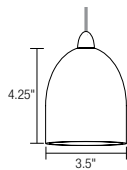

Squeeze

Suspended by field adjustable tin braided cable | Open fixture rated low voltage bi-pin lamp up to 35 watts (not included) | Standard cord length 108" | Reference page 218 table 1 for canopy selection

Decorative mini glass pendant in four translucent colors | Suspended by field adjustable tin braided cable | Standard cord and cable length 108" | Open fixture rated lamp (not included) | Reference page 218 table 1 for canopy selection