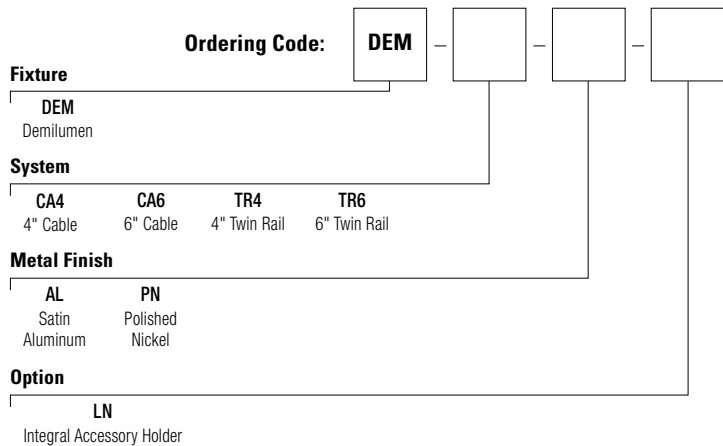

Highly adjustable fixture with 24kt gold plated brass socket pins | Pivots 170° at the socket and rotates 360° | Open fixture rated low voltage MR16 lamp up to 50 watts (not included)

Demilumen

Compatible Accessories:
Snoot, glass lens, louver, filter. See accessory ordering guide page 213 column TSA-04.

Highly adjustable fixture with 24kt gold plated brass socket pins | Pivots 170° at the socket and rotates 360° | Open fixture rated low voltage AR111 lamp up to 50 watts (not included)

Maxilumen