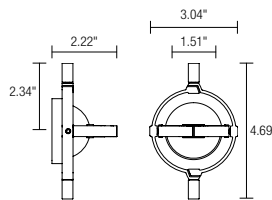

Highly adjustable fixture with 24kt gold plated brass socket pins | Pivots 170° at the socket and rotates 360° | Open fixture rated low voltage MR16 lamp up to 50 watts (not included)

Demilumen

Compatible Accessories:
Snoot, glass lens, louver, filter. See accessory ordering guide page 213 column TSA-04.

Highly adjustable fixture with 24kt gold plated brass socket pins | Pivots 170° at the socket and rotates 360° | Open fixture rated low voltage AR111 lamp up to 50 watts (not included)

Maxilumen