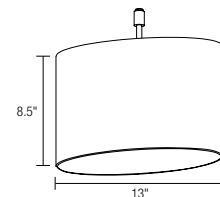

Elipse Medium

Ordering Code: ELM2 - [ ] - [ ] - [ ] - [ ]

Fixture
ELM2
Elipse Medium Stem Suspended

System

CA4 4" Cable	CA6 6" Cable	TR4 4" Twin Rail	TR6 6" Twin Rail	BTC Basis Ceiling	LT Liana	NS No System Connector

Overall Length

ST 46" Standard Length	14" - 72" Specify Length

Diffuser Color

PNK Pink	APR Apricot	MSS Moss

Metal Finish

AL Satin Aluminum	PN Polished Nickel	RB Rubbed Bronze

Compatible Accessories: Acrylic Diffusers
Bottom only: 996-B-ELM
Top and Bottom: 996-ELM