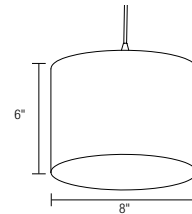

Medium cylindrical fabric shade | Handcrafted from finest Dupioni silks and sheer fabrics | Available in three warm tones and three metal finishes | Fire retardant internal liner and nickel frame | Open fixture rated low voltage Xenon lamp | 40 watts maximum (2 x 20 watts per lamp only) | 0.1875"Ø field adjustable stem

Tamour Medium

LOW VOLTAGE FIXTURES & PENDANTS
FABRIC PENDANTS

Ordering Code: TMM2 - [ ] - [ ] - [ ] - [ ]

Fixture
TMM2
Tamour Medium Stem Suspended

System

CA4 4" Cable	CA6 6" Cable	TR4 4" Twin Rail	TR6 6" Twin Rail	BTC Basis Ceiling	LT Liana	NS No System Connector

Overall Length

ST 43" Standard Length	11" - 36" Specify Length

Diffuser Color

PNK Pink	APR Apricot	MSS Moss

Metal Finish

AL Satin Aluminum	PN Polished Nickel	RB Rubbed Bronze

Compatible Accessories: Acrylic Diffusers
Bottom only: 996-B-TMM
Top and Bottom: 996-TMM

Oval fabric shade | Handcrafted from finest Dupioni silks and sheer fabrics | Available in three warm tones and three metal finishes | Fire retardant internal liner and nickel frame | Open fixture rated low voltage Xenon lamp | 100 watts maximum (2 x 50 watts per lamp only) | 0.375"Ø field adjustable stem