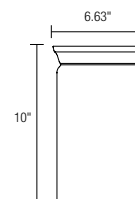

Patrik

FLUSH MOUNT

Ordering Code:

PTK3

Fixture

PTK3

Patrik Flush Mount

Diffuser Color

VR
Mt. Vernon Red

UB
Ultra Blue

SW
Sausalito White

TG
Turner Gold

FP
Fuscine Purple

PW
Polar White

Metal Finish

SN
Satin Nickel

PN
Polished Nickel

SB
Satin Brass

PB
Polished Brass

AB
Antique Brass

RB
Rubbed Bronze

AC
Antique Copper

AP
Antique Pewter

BK
Black

WH
White

Lamping

A60

60w A19, Medium Base

F26

26w Quad/Triple, GX24q-3

F32

32w Triple, GX24q-3

Option

DS

Decorative Surface Canopy

Scnc | FlshMnt | Pndt
165 | 192