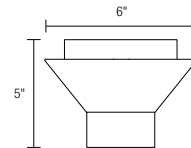

Flush mount downlight – mounts directly to J-box | Provided with decorative multi-layered hand-blown glass ring | Designed by Gail Woolaway | Open fixture rated low voltage MR16 lamp of up to 35 watts (not included)

Lucciola

Ordering Code:

LUC3

Fixture

LUC3

Lucciola Flush Mount

Diffuser Color

BA
Bamboo

AM
Aquamarine

CG
Citrus Green

SR
Sedona Red

VR
Mt. Vernon Red

UB
Ultra Blue

SW
Sausalito White

TG
Turner Gold

FP
Fuscine Purple

PW
Polar White

Metal Finish

SN
Satin Nickel

PN
Polished Nickel

SB
Satin Brass

PB
Polished Brass

AB
Antique Brass

AC
Antique Copper

AP
Antique Pewter

BK
Black

WH
White

Flush mount fixture – mounts directly to J-box | Seven layered hand-blown glass with white enamel inner casing | Reference page 218 table 3 for canopy selection