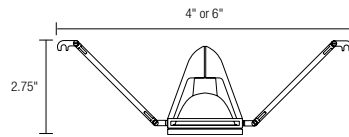

# Byrdy

Highly adjustable fixture with 24kt gold plated brass socket pins | Rotates 360° at the socket | Open fixture rated low voltage MR16 lamp up to 50 watts (not included)

**Ordering Code:** **BYR** - [ ] - [ ]

**Fixture**  
BYR  
Byrdy

**System**  
CA4 4" Cable    CA6 6" Cable    TR4 4" Twin Rail    TR6 6" Twin Rail

**Metal Finish**  
AL Satin Aluminum    PN Polished Nickel

**Compatible Accessories:**  
Double accessory holders, snoot, glass lens, louver, filter.  
See accessory ordering guide page 213 column TSA-04.

# Lux 10

Decorative fixture that works well as a wall washer or down light | Pivots 90° at the socket | Two open fixture rated low voltage bi-pin lamps up to 35 watts (not included)

**Ordering Code:** **LXT** - [ ] - [ ] - [ ] - [ ]

**Fixture**  
LXT  
Lux 10

**System**  
CA4 4" Cable    CA6 6" Cable    TR4 4" Twin Rail    TR6 6" Twin Rail

**Overall Length**  
6" - 48"  
Specify Length

**Metal Finish**  
AL Satin Aluminum    PN Polished Nickel