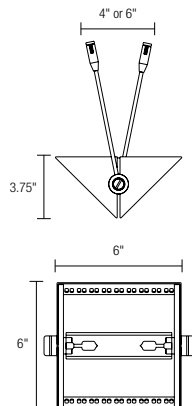

# Byrdy

Highly adjustable fixture with 24kt gold plated brass socket pins | Rotates 360° at the socket | Open fixture rated low voltage MR16 lamp up to 50 watts (not included)

**Ordering Code:** **BYR** - [ ] - [ ]

**Fixture**  
BYR  
Byrdy

**System**  
CA4 4" Cable    CA6 6" Cable    TR4 4" Twin Rail    TR6 6" Twin Rail

**Metal Finish**  
AL Satin Aluminum    PN Polished Nickel

**Compatible Accessories:**  
Double accessory holders, snoot, glass lens, louver, filter.  
See accessory ordering guide page 213 column TSA-04.

# Lux 10

Decorative fixture that works well as a wall washer or down light | Pivots 90° at the socket | Two open fixture rated low voltage bi-pin lamps up to 35 watts (not included)

**Ordering Code:** **LXT** - [ ] - [ ] - [ ] - [ ]

**Fixture**  
LXT  
Lux 10

**System**  
CA4 4" Cable    CA6 6" Cable    TR4 4" Twin Rail    TR6 6" Twin Rail

**Overall Length**  
6" - 48"  
Specify Length

**Metal Finish**  
AL Satin Aluminum    PN Polished Nickel