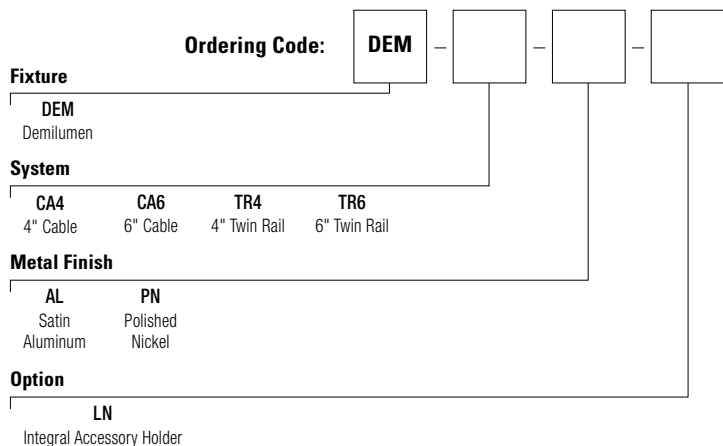

Highly adjustable fixture with 24kt gold plated brass socket pins | Pivots 170° at the socket and rotates 360° | Open fixture rated low voltage MR16 lamp up to 50 watts (not included)

Demilumen

Compatible Accessories:

Snoot, glass lens, louver, filter. See accessory ordering guide page 213 column TSA-04.

Highly adjustable fixture with 24kt gold plated brass socket pins | Pivots 170° at the socket and rotates 360° | Open fixture rated low voltage AR111 lamp up to 50 watts (not included)