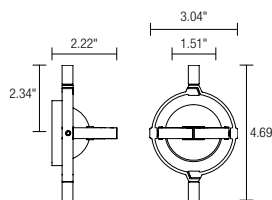

Highly adjustable fixture with 24kt gold plated brass socket pins | Pivots 170° at the socket and rotates 360° | Open fixture rated low voltage MR16 lamp up to 50 watts (not included)

Demilumen

Compatible Accessories:

Snoot, glass lens, louver, filter. See accessory ordering guide page 213 column TSA-04.

Highly adjustable fixture with 24kt gold plated brass socket pins | Pivots 170° at the socket and rotates 360° | Open fixture rated low voltage AR111 lamp up to 50 watts (not included)