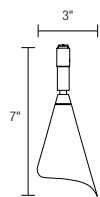

Mesh

Decorative pendant with laser cut metal shade | Open fixture rated low voltage MR16 lamp up to 50 watts (not included) | Suspended by field adjustable cable

Ordering Code:

MSH1 - - -

Fixture

MSH1
Mesh Cable Suspended

System

CA4	CA6	TR4	TR6	BTC	LT	NS
4" Cable	6" Cable	4" Twin Rail	6" Twin Rail	Basis Ceiling	Liana	No System Connector

Overall Length

ST	13"-72"
72" Standard Length	Specify Length

Metal Finish

AL	PN
Satin Aluminum	Polished Nickel

Mesh

Decorative fixture with laser cut metal shade | Continuous 360° rotation and 90° pivot at the socket | Open fixture rated low voltage MR16 lamp up to 50 watts (not included)

Ordering Code:

MSH2 - - -

Fixture

MSH2
Mesh Stem Suspended

System

CA4	CA6	TR4	TR6	BTC	BTW	LT	NS
4" Cable	6" Cable	4" Twin Rail	6" Twin Rail	Basis Ceiling	Basis Wall (Max. 16")	Liana	No System Connector

Overall Length

ST	8"-72"
7" Standard Length	Specify Length