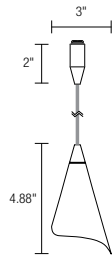

Mesh

Decorative pendant with laser cut metal shade | Open fixture rated low voltage MR16 lamp up to 50 watts (not included) | Suspended by field adjustable cable

Ordering Code:

MSH1 - - -

Fixture

MSH1
Mesh Cable Suspended

System

CA4	CA6	TR4	TR6	BTC	LT	NS
4" Cable	6" Cable	4" Twin Rail	6" Twin Rail	Basis Ceiling	Liana	No System Connector

Overall Length

ST	13"-72"
72" Standard Length	Specify Length

Metal Finish

AL	PN
Satin Aluminum	Polished Nickel

Mesh

Decorative fixture with laser cut metal shade | Continuous 360° rotation and 90° pivot at the socket | Open fixture rated low voltage MR16 lamp up to 50 watts (not included)

Ordering Code:

MSH2 - - -

Fixture

MSH2
Mesh Stem Suspended

System

CA4	CA6	TR4	TR6	BTC	BTW	LT	NS
4" Cable	6" Cable	4" Twin Rail	6" Twin Rail	Basis Ceiling	Basis Wall (Max. 16")	Liana	No System Connector

Overall Length

ST	8"-72"
7" Standard Length	Specify Length