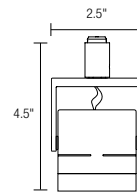

Micro Spot D

Ordering Code: **MID** - [ ] - [ ] - [ ]

Fixture
MID
Micro Spot D Stem Suspended

System

CA4	CA6	TR4	TR6	BTC	BTW	LT	NS
4" Cable	6" Cable	4" Twin Rail	6" Twin Rail	Basis Ceiling	Basis Wall (Max. 16")	Liana	No System Connector

Overall Length

ST	5" - 72"
4" Standard Length	Specify Length

Metal Finish

AL	PN	RB
Satin Aluminum	Polished Nickel	Rubbed Bronze