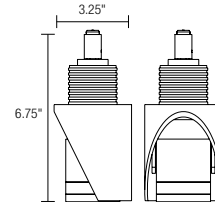

Adjustable fixture | Includes single accessory holder and clear lens | Continuous 360° rotation and 90° pivot at the socket | Low voltage MR16 lamp up to 50 watts (not included)

Retro 20d

Ordering Code: **RED** - [ ] - [ ] - [ ]

Fixture
RED
Retro 20d Stem Suspended

System

CA4	CA6	TR4	TR6	BTC	LT	NS
4" Cable	6" Cable	4" Twin Rail	6" Twin Rail	Basis Ceiling	Liana	No System Connector

Overall Length

ST	8" - 72"
7" Standard Length	Specify Length

Metal Finish

AL	PN	RB
Satin Aluminum	Polished Nickel	Rubbed Bronze