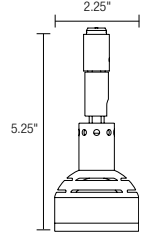

Micro Spot G

Adjustable fixture | Includes single accessory holder and clear lens | Continuous 360° rotation and 90° pivot at the socket | Low voltage MR16 lamp up to 50 watts (not included)

Ordering Code:

MIG - [] - [] - []

Fixture

MIG
Micro Spot G Stem Suspended

System

CA4 4" Cable	CA6 6" Cable	TR4 4" Twin Rail	TR6 6" Twin Rail	BTC Basis Ceiling	BTW Basis Wall (Max. 16")	LT Liana	NS No System Connector
---------------------------	---------------------------	-------------------------------	-------------------------------	--------------------------------	--	--------------------	-------------------------------------

Overall Length

ST 5" Standard Length	6" - 72" Specify Length
---------------------------------	-----------------------------------

Metal Finish

AL Satin Aluminum	PN Polished Nickel	RB Rubbed Bronze
--------------------------------	---------------------------------	-------------------------------