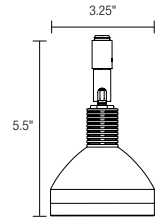

Micro Spot G

Adjustable fixture | Includes single accessory holder and clear lens | Continuous 360° rotation and 90° pivot at the socket | Low voltage MR16 lamp up to 50 watts (not included)

Ordering Code:

MIG - [] - [] - []

Fixture

MIG
Micro Spot G Stem Suspended

System

CA4 4" Cable	CA6 6" Cable	TR4 4" Twin Rail	TR6 6" Twin Rail	BTC Basis Ceiling	BTW Basis Wall (Max. 16")	LT Liana	NS No System Connector
---------------------------	---------------------------	-------------------------------	-------------------------------	--------------------------------	--	--------------------	-------------------------------------

Overall Length

ST 5" Standard Length	6" - 72" Specify Length
---------------------------------	-----------------------------------

Metal Finish

AL Satin Aluminum	PN Polished Nickel	RB Rubbed Bronze
--------------------------------	---------------------------------	-------------------------------

Compatible Accessories:

Double accessory holder, snoot, glass lens, louver, filter.
See accessory ordering guide page 213 column TSA-04.

Espion

Adjustable fixture | Includes single accessory holder and clear lens | Continuous 360° rotation and 90° pivot at the socket | Low voltage MR16 or AR70 lamp up to 50 watts (not included)