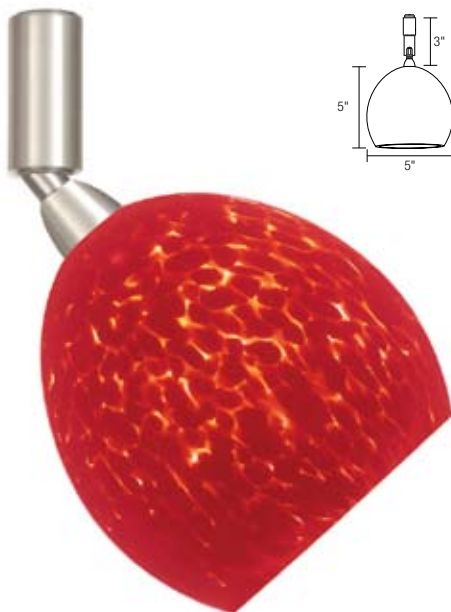

Mini Atcha

Five layered hand-blown glass pendant with white enamel inner casing | Open fixture rated low voltage bi-pin lamp up to 35 watts (not included) | Suspended by field adjustable cable

Ordering Code: **MAC1** - [] - [] - [] - []

Fixture

MAC1
Mini Atcha Cable Suspended

System

CA4 4" Cable	CA6 6" Cable	TR4 4" Twin Rail	TR6 6" Twin Rail	BTC Basis Ceiling	LT Liana	NS No System Connector
------------------------	------------------------	----------------------------	----------------------------	-----------------------------	--------------------	----------------------------------

Overall Length

ST 72" Standard Length	13" - 72" Specify Length
----------------------------------	------------------------------------

Diffuser Color

Metal Finish

AL Satin Aluminum	PN Polished Nickel	RB Rubbed Bronze
-----------------------------	------------------------------	----------------------------

Scnc | FlshMnt | Pndt
163 | | 199

Mini Atcha

Five layered hand-blown glass fixture with white enamel inner casing | Continuous 360° rotation and 90° pivot at the socket | Open fixture rated low voltage bi-pin lamp up to 35 watts (not included)