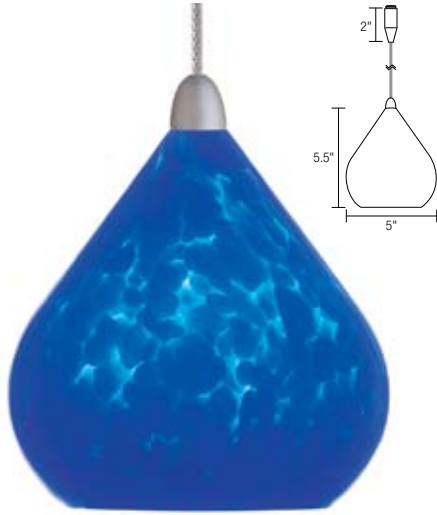

# Mini Cereus

Five layered hand-blown glass pendant with white enamel inner casing | Open fixture rated low voltage bi-pin lamp up to 35 watts (not included) | Suspended by field adjustable cable

Ordering Code:

MCE1 - [ ] - [ ] - [ ] - [ ]

**Fixture**

MCE1  
Mini Cereus Cable Suspended

**System**

CA4	CA6	TR4	TR6	BTC	LT	NS
4" Cable	6" Cable	4" Twin Rail	6" Twin Rail	Basis Ceiling	Liana	No System Connector

**Overall Length**

ST	16" - 72"
72" Standard Length	Specify Length

**Diffuser Color**

VR	UB	SW	TG	FP	PW
Mt. Vernon Red	Ultra Blue	Sausalito White	Turner Gold	Fuscine Purple	Polar White

**Metal Finish**

AL	PN	RB
Satin Aluminum	Polished Nickel	Rubbed Bronze

# Mini Cereus

Five layered hand-blown glass fixture with white enamel inner casing | Continuous 360° rotation and 90° pivot at the socket | Open fixture rated low voltage bi-pin lamp up to 35 watts (not included)