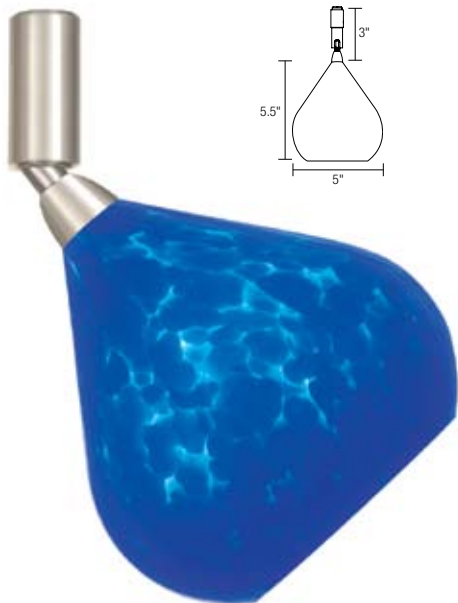

# Mini Cereus

Five layered hand-blown glass pendant with white enamel inner casing | Open fixture rated low voltage bi-pin lamp up to 35 watts (not included) | Suspended by field adjustable cable

Ordering Code:

MCE1 - [ ] - [ ] - [ ] - [ ]

**Fixture**

MCE1  
Mini Cereus Cable Suspended

**System**

CA4	CA6	TR4	TR6	BTC	LT	NS
4" Cable	6" Cable	4" Twin Rail	6" Twin Rail	Basis Ceiling	Liana	No System Connector

**Overall Length**

ST	16" - 72"
72" Standard Length	Specify Length

**Diffuser Color**

VR	UB	SW	TG	FP	PW
Mt. Vernon Red	Ultra Blue	Sausalito White	Turner Gold	Fuscine Purple	Polar White

**Metal Finish**

AL	PN	RB
Satin Aluminum	Polished Nickel	Rubbed Bronze

# Mini Cereus

Five layered hand-blown glass fixture with white enamel inner casing | Continuous 360° rotation and 90° pivot at the socket | Open fixture rated low voltage bi-pin lamp up to 35 watts (not included)