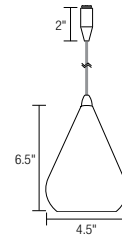

Five layered hand-blown glass pendant with white enamel inner casing | Open fixture rated low voltage bi-pin lamp up to 35 watts (not included) | Suspended by field adjustable cable

Mini Magda

Ordering Code: MMA1 - [ ] - [ ] - [ ] - [ ]

Fixture
MMA1
Mini Magda Cable Suspended

System
CA4 **CA6** **TR4** **TR6** **BTC** **LT** **NS**
4" Cable 6" Cable 4" Twin Rail 6" Twin Rail Basis Ceiling Liana No System Connector

Overall Length
ST **16" - 72"**
72" Standard Length Specify Length

Diffuser Color

VR	UB	SW	TG	FP	PW
Mt. Vernon Red	Ultra Blue	Sausalito White	Turner Gold	Fuscine Purple	Polar White

Metal Finish

AL	PN	RB
Satin Aluminum	Polished Nickel	Rubbed Bronze