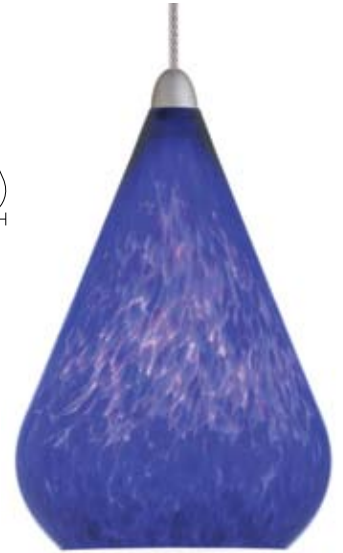

Five layered hand-blown glass pendant with white enamel inner casing | Open fixture rated low voltage bi-pin lamp up to 35 watts (not included) | Suspended by field adjustable cable

Mini Magda

Ordering Code: MMA1 - [ ] - [ ] - [ ] - [ ]

Fixture
MMA1
Mini Magda Cable Suspended

System
CA4 **CA6** **TR4** **TR6** **BTC** **LT** **NS**
4" Cable 6" Cable 4" Twin Rail 6" Twin Rail Basis Ceiling Liana No System Connector

Overall Length
ST **16" - 72"**
72" Standard Length Specify Length

Diffuser Color

VR	UB	SW	TG	FP	PW
Mt. Vernon Red	Ultra Blue	Sausalito White	Turner Gold	Fuscine Purple	Polar White

Metal Finish

AL	PN	RB
Satin Aluminum	Polished Nickel	Rubbed Bronze