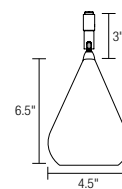

Mini Magda

Ordering Code: MMA2 - [ ] - [ ] - [ ] - [ ]

Fixture
MMA2
Mini Magda Stem Suspended

System
CA4 **CA6** **TR4** **TR6** **BTC** **BTW** **LT** **NS**
4" Cable 6" Cable 4" Twin Rail 6" Twin Rail Basis Basis Wall Ceiling (Max. 16") Liana No System Connector

Overall Length
ST **11" - 72"**
10" Standard Length Specify Length

Diffuser Color

VR	UB	SW	TG	FP	PW
Mt. Vernon Red	Ultra Blue	Sausalito White	Turner Gold	Fuscine Purple	Polar White

Metal Finish

AL	PN	RB
Satin Aluminum	Polished Nickel	Rubbed Bronze