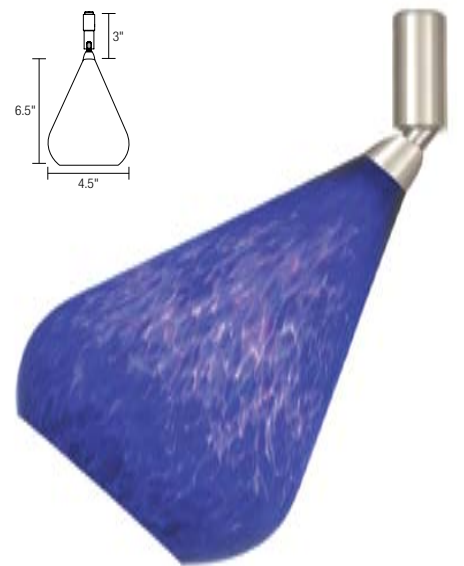

Mini Magda

Ordering Code: MMA2 - [ ] - [ ] - [ ] - [ ]

Fixture
MMA2
Mini Magda Stem Suspended

System
CA4 **CA6** **TR4** **TR6** **BTC** **BTW** **LT** **NS**
4" Cable 6" Cable 4" Twin Rail 6" Twin Rail Basis Basis Wall Ceiling (Max. 16") Liana No System Connector

Overall Length
ST **11" - 72"**
10" Standard Length Specify Length

Diffuser Color

VR	UB	SW	TG	FP	PW
Mt. Vernon Red	Ultra Blue	Sausalito White	Turner Gold	Fuscine Purple	Polar White

Metal Finish

AL	PN	RB
Satin Aluminum	Polished Nickel	Rubbed Bronze