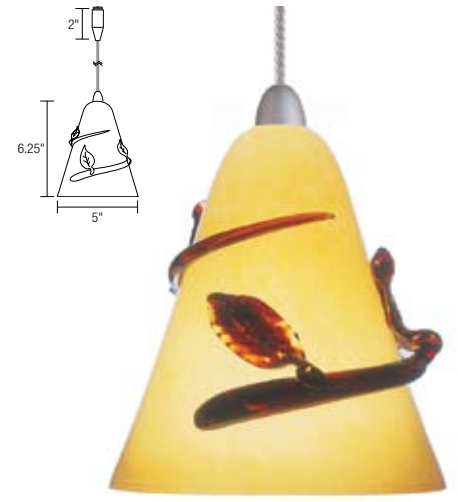

Five layered hand-blown glass pendant with white enamel inner casing | Open fixture rated low voltage bi-pin lamp up to 35 watts (not included) | Suspended by field adjustable cable

Mini Naples Vine

Ordering Code: **MNV1** - [] - [] - [] - []

Fixture
MNV1
 Mini Naples Vine Cable Suspended

System

CA4	CA6	TR4	TR6	BTC	LT	NS
4" Cable	6" Cable	4" Twin Rail	6" Twin Rail	Basis Ceiling	Liana	No System Connector

Overall Length

ST	15" - 72"
72" Standard Length	Specify Length

Diffuser Color

	
NY Naples Yellow	NG Naples Green

Metal Finish

AL	PN	RB
Satin Aluminum	Polished Nickel	Rubbed Bronze

Scnc | FlshMnt | Pndt
188

LOW VOLTAGE FIXTURES & PENDANTS
PENDANTS

Five layered hand-blown glass fixture with white enamel inner casing | Continuous 360° rotation and 90° pivot at the socket | Open fixture rated low voltage bi-pin lamp up to 35 watts (not included)

Overall Length

ST	10" - 72"
9" Standard Length	Specify Length

Diffuser Color

	
NY Naples Yellow	NG Naples Green

Metal Finish

AL	PN	RB
Satin Aluminum	Polished Nickel	Rubbed Bronze

Scnc | FlshMnt | Pndt
188