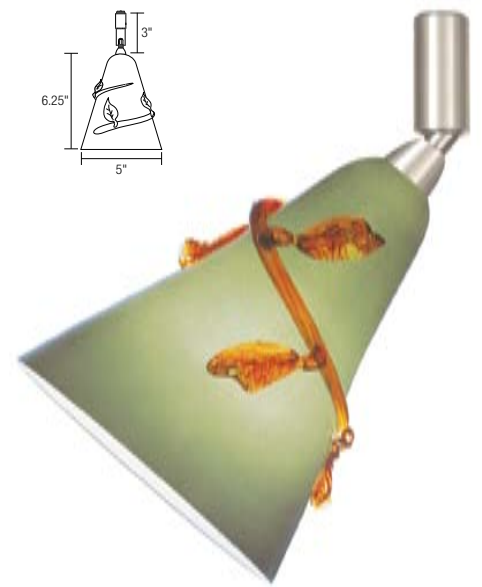

Five layered hand-blown glass pendant with white enamel inner casing | Open fixture rated low voltage bi-pin lamp up to 35 watts (not included) | Suspended by field adjustable cable

Mini Naples Vine

Ordering Code: **MNV1** - [] - [] - [] - []

Diffuser Color

	
NY Naples Yellow	NG Naples Green

Metal Finish

AL	PN	RB
Satin Aluminum	Polished Nickel	Rubbed Bronze

Scnc | FlshMnt | Pndt
188

LOW VOLTAGE FIXTURES & PENDANTS
PENDANTS

Five layered hand-blown glass fixture with white enamel inner casing | Continuous 360° rotation and 90° pivot at the socket | Open fixture rated low voltage bi-pin lamp up to 35 watts (not included)

Mini Naples Vine

Ordering Code: **MNV2** - [] - [] - [] - []

Fixture
MNV2
 Mini Naples Vine Stem Suspended

System

CA4	CA6	TR4	TR6	BTC	BTW	LT	NS
4" Cable	6" Cable	4" Twin Rail	6" Twin Rail	Basis Ceiling	Basis Wall (Max. 16")	Liana	No System Connector

Overall Length

ST	10" - 72"
9" Standard Length	Specify Length

Diffuser Color

	
NY Naples Yellow	NG Naples Green

Metal Finish

AL	PN	RB
Satin Aluminum	Polished Nickel	Rubbed Bronze

Scnc | FlshMnt | Pndt
188