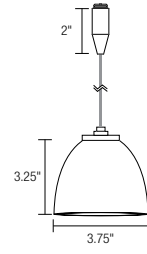

Unique organic styled hand-blown glass pendant with white enamel inner casing | Open fixture rated low voltage bi-pin or MR16 lamp up to 35 watts (not included) | Suspended by field adjustable cable

Mini Osmos

Ordering Code: MOS1 - [ ] - [ ] - [ ] - [ ]

Fixture
MOS1
Mini Osmos Cable Suspended

System
CA4 4" Cable   CA6 6" Cable   TR4 4" Twin Rail   TR6 6" Twin Rail   BTC Basis Ceiling   LT Liana   NS No System Connector

Overall Length
ST 72" Standard Length   12" - 72" Specify Length

Diffuser Color

OB Osmos Blue   OR Osmos Red   OG Osmos Green   OA Osmos Amber

Metal Finish
AL Satin Aluminum   PN Polished Nickel   RB Rubbed Bronze