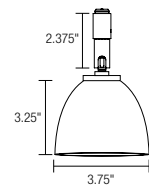

Unique organic styled hand-blown glass pendant with white enamel inner casing | Open fixture rated low voltage bi-pin or MR16 lamp up to 35 watts (not included) | Suspended by field adjustable cable

Mini Osmos

Unique organic styled hand-blown glass pendant with white enamel inner casing | Continuous 360° rotation and 90° pivot at the socket | Open fixture rated low voltage bi-pin or MR16 lamp up to 35 watts (not included)

Mini Osmos

Ordering Code: MOS2 - [] - [] - [] - []

Fixture
MOS2
Mini Osmos Stem Suspended

System
CA4 4" Cable CA6 6" Cable TR4 4" Twin Rail TR6 6" Twin Rail BTC Basis Ceiling BTW Basis Wall (Max. 16") LT Liana NS No System Connector

Overall Length
ST 6" Standard Length 7" - 72" Specify Length

Diffuser Color

OB Osmos Blue OR Osmos Red OG Osmos Green OA Osmos Amber

Metal Finish
AL Satin Aluminum PN Polished Nickel RB Rubbed Bronze

Scnc | FlshMnt | Pndt
| | 187