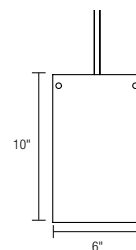

GLASS PENDANTS

Scnc | FlshMnt | Pndt
165 | 173 |