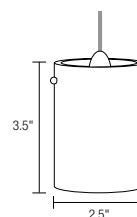

Five layered hand-blown glass with white enamel inner casing | Suspended by field adjustable tin braided cable | Standard cable length 108" | Open fixture rated low voltage bi-pin lamp up to 35 watts (not included) | Reference page 218 table 1 for canopy selection

Mini Patrik

Ordering Code: **MPK1** - [ ] - [ ] - [ ] - **OP1 - OP2**

Fixture
MPK1
Mini Patrik Pendant

Diffuser Color

VR Mt. Vernon Red	UB Ultra Blue	SW Sausalito White	TG Turner Gold	FP Fuscine Purple	PW Polar White

Metal Finish

SN Satin Nickel	PN Polished Nickel	SB Satin Brass	PB Polished Brass	AB Antique Brass	RB Rubbed Bronze	AC Antique Copper	AP Antique Pewter	BK Black	WH White

Lamping
H35
12v 35w GY6.35 base

Options

Option 1			Option 2	
CC Classic Canopy	CR Classic Canopy Remote Transformer	MR Modern Canopy Remote Transformer	277 277v low voltage transformer	

Scnc | FlshMnt | Pndt
162 | | 111

Seven layered hand-blown glass with white enamel inner casing | Suspended by field adjustable black cord | Standard cord length 108" | Reference page 218 table 2 for canopy selection

Patrik

Ordering Code: **PTK1** - [ ] - [ ] - [ ] - **OP1 - OP2**

Fixture
PTK1
Patrik Pendant

Diffuser Color

VR Mt. Vernon Red	UB Ultra Blue	SW Sausalito White	TG Turner Gold	FP Fuscine Purple	PW Polar White

Metal Finish

SN Satin Nickel	PN Polished Nickel	SB Satin Brass	PB Polished Brass	AB Antique Brass	RB Rubbed Bronze	AC Antique Copper	AP Antique Pewter	BK Black	WH White

Lamping

A100 100w A19, Medium Base	F26 26w Quad/Triple, GX24q-3	F32 32w Triple, GX24q-3

Options

Option 1		Option 2*	
WC White Cord	CL Clear Cord	CC Classic Canopy	M5 Modern Canopy

*Fluorescent Ballast must be remote