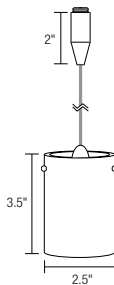

Mini Patrik

Ordering Code: MPK1 - [ ] - [ ] - [ ] - [ ]

Fixture
MPK1
Mini Patrik Pendant

System
CA4 4" Cable   CA6 6" Cable   TR4 4" Twin Rail   TR6 6" Twin Rail   BTC Basis Ceiling   LT Liana   NS No System Connector

Overall Length
ST 72" Standard Length   12" - 72" Specify Length

Diffuser Color

VR Mt. Vernon Red	UB Ultra Blue	SW Sausalito White	TG Turner Gold	FP Fuscine Purple	PW Polar White

Metal Finish
AL Satin Aluminum   PN Polished Nickel   RB Rubbed Bronze