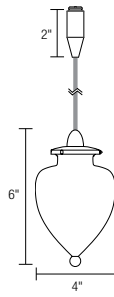

Multi-layered hand-blown glass pendant | Open fixture rated low voltage bi-pin lamp up to 35 watts (not included) | Suspended by field adjustable cable

3 Wishes

Ordering Code: THW - [] - [] - [] - []

Fixture
THW
3 Wishes

System
CA4 4" Cable CA6 6" Cable TR4 4" Twin Rail TR6 6" Twin Rail BTC Basis Ceiling LT Liana NS No System Connector

Overall Length
ST 72" Standard Length 14" - 72" Specify Length

Diffuser Color

					
CB Cobalt	FA Frit Amber	FB Frit Blue	PW Polar White	SW Sausalito White	TG Turner Gold

Metal Finish
BK Black PN Polished Nickel

Scnc	FishMnt	Pndt
159		189

Five layered hand-blown glass pendant | Open fixture rated low voltage bi-pin lamp up to 35 watts (not included) | Suspended by field adjustable cable

Mini Patrik

Ordering Code: MPK1 - [] - [] - [] - []

Fixture
MPK1
Mini Patrik Pendant

System
CA4 4" Cable CA6 6" Cable TR4 4" Twin Rail TR6 6" Twin Rail BTC Basis Ceiling LT Liana NS No System Connector

Overall Length
ST 72" Standard Length 12" - 72" Specify Length