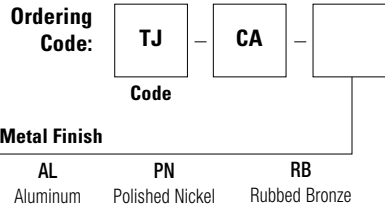

Low Voltage Monopoint Accessories

Transjack Sloped Ceiling Adapter (TJ-CA)

- Adjusts fixture drop from 0-90 degrees for sloped ceiling applications
- Lockable stem rotates 360 degrees

Transjack Sconce Adapter (TJ-SA)

- Provides an additional 90 degree articulation for pivoting fixtures
- Lockable stem rotates 360 degrees