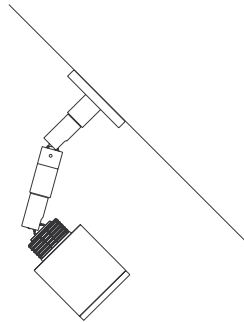

Low Voltage Monopoint Accessories

Transjack Sloped Ceiling Adapter (TJ-CA)

- Adjusts fixture drop from 0-90 degrees for sloped ceiling applications
- Lockable stem rotates 360 degrees

Transjack Sconce Adapter (TJ-SA)

- Provides an additional 90 degree articulation for pivoting fixtures
- Lockable stem rotates 360 degrees