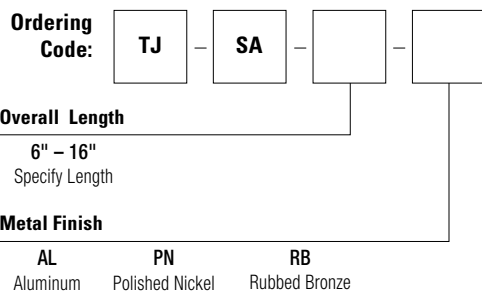

Low Voltage Monopoint Accessories

Transjack Sloped Ceiling Adapter (TJ-CA)

- Adjusts fixture drop from 0-90 degrees for sloped ceiling applications
- Lockable stem rotates 360 degrees

Transjack Sconce Adapter (TJ-SA)

- Provides an additional 90 degree articulation for pivoting fixtures
- Lockable stem rotates 360 degrees