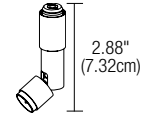

Transjack Sloped Ceiling Adapter (TJ-CA)

- Adjusts fixture drop from 0-90 degrees for sloped ceiling applications
- Lockable stem rotates 360 degrees

Transjack Sconce Adapter (TJ-SA)

- Provides an additional 90 degree articulation for pivoting fixtures
- Lockable stem rotates 360 degrees