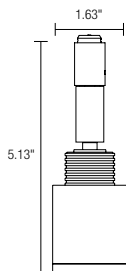

Ordering Code:

- - - -

Fixture

REE
Retro 11 Stem Suspended

System

CA4 4" Cable	CA6 6" Cable	TR4 4" Twin Rail	TR6 6" Twin Rail	BTC Basis Ceiling	BTW Basis Wall (Max. 16")	LT Liana	NS No System Connector

Overall Length

ST 5" Standard Length	6" - 72" Specify Length

Lamping

ALR12 20w Max.	MR11 35w Max.

Metal Finish

AL Satin Aluminum	PN Polished Nickel	RB Rubbed Bronze

Compatible Accessories:

Double accessory holder, glass lens, louver, filter.
See accessory ordering guide page 213 column TSA-02.