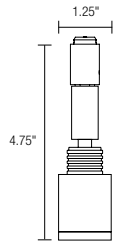

Retro 8

Discrete fixture | Includes single accessory holder and clear lens | Continuous 360° rotation and 90° pivot at the socket | Low voltage MR8 lamp up to 35 watts (not included)

Ordering Code:

- - -

Fixture

REA
Retro 8 Stem Suspended

System

CA4 4" Cable	CA6 6" Cable	TR4 4" Twin Rail	TR6 6" Twin Rail	BTC Basis Ceiling	BTW Basis Wall (Max. 16")	LT Liana	NS No System Connector
---------------------------	---------------------------	-------------------------------	-------------------------------	--------------------------------	--	--------------------	-------------------------------------

Overall Length

ST 5" Standard Length	6" - 72" Specify Length
---------------------------------	-----------------------------------

Metal Finish

AL Satin Aluminum	PN Polished Nickel	RB Rubbed Bronze
--------------------------------	---------------------------------	-------------------------------

Overall Length

ST 5" Standard Length	6" - 72" Specify Length
---------------------------------	-----------------------------------

Lamping

ALR12 20w Max.	MR11 35w Max.
--------------------------	-------------------------