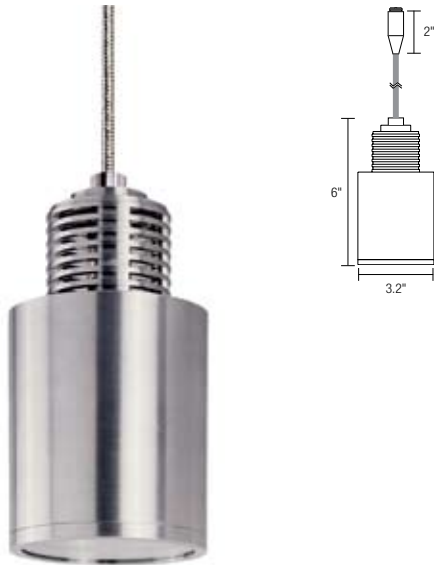

Retro 20

Decorative pendant | Includes single accessory holder and clear lens | Low voltage MR16 or AR70 lamp up to 50 watts (not included) | Suspended by field adjustable cable

Ordering Code: **RET1** - [] - [] - [] - []

Fixture

RET1
Retro 20 Cable Suspended

System

CA4	CA6	TR4	TR6	BTC	LT	NS
4" Cable	6" Cable	4" Twin Rail	6" Twin Rail	Basis Ceiling	Liana	No System Connector

Overall Length

ST	14" - 72"
72" Standard Length	Specify Length

Lamping

AR70	MR16
50w Max.	50w Max.

Metal Finish

AL	PN	RB
Satin Aluminum	Polished Nickel	Rubbed Bronze

Compatible Accessories:

Double accessory holder, snoot, glass lens, louver, filter.
See accessory ordering guide page 213 column TSA-05.

Retro 20

Adjustable fixture | Includes single accessory holder and clear lens | Continuous 360° rotation and 90° pivot at the socket | Low voltage MR16 or AR70 lamp up to 50 watts (not included)

Ordering Code: **RET2** - [] - [] - [] - []