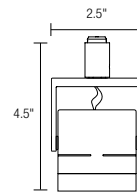

Overall Length

ST 7" Standard Length	8" - 72" Specify Length
---------------------------------	-----------------------------------

Metal Finish

AL Satin Aluminum	PN Polished Nickel	RB Rubbed Bronze
-----------------------------	------------------------------	----------------------------

Compatible Accessories:

Double accessory holder, snoot, glass lens, louver, filter.
 See accessory ordering guide page 213 column TSA-04.

Adjustable fixture | Includes single accessory holder and clear lens | Continuous 360° rotation and 90° pivot at the socket | Low voltage MR16 lamp up to 50 watts (not included)

Micro Spot D

Ordering Code: **MID** - [] - [] - []

Fixture
MID
 Micro Spot D Stem Suspended

System

CA4 4" Cable	CA6 6" Cable	TR4 4" Twin Rail	TR6 6" Twin Rail	BTC Basis Ceiling	BTW Basis Wall (Max. 16")	LT Liana	NS No System Connector
------------------------	------------------------	----------------------------	----------------------------	-----------------------------	-------------------------------------	--------------------	----------------------------------

Overall Length

ST 4" Standard Length	5" - 72" Specify Length
---------------------------------	-----------------------------------

Metal Finish

AL Satin Aluminum	PN Polished Nickel	RB Rubbed Bronze
-----------------------------	------------------------------	----------------------------