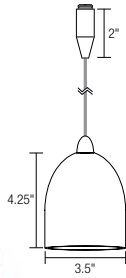

Squeeze

Multi-layered hand-blown glass pendant | Open fixture rated low voltage bi-pin lamp up to 35 watts (not included) | Suspended by field adjustable cable

Ordering Code:

SQZ1 - [] - [] - [] - []

Fixture

SQZ1
Squeeze Cable Suspended

System

CA4 4" Cable	CA6 6" Cable	TR4 4" Twin Rail	TR6 6" Twin Rail	BTC Basis Ceiling	LT Liana	NS No System Connector
------------------------	------------------------	----------------------------	----------------------------	-----------------------------	--------------------	----------------------------------

Overall Length

ST 72" Standard Length	13" - 72" Specify Length
----------------------------------	------------------------------------

Diffuser Color

CB Cobalt	RD Red	WH White	HY Honey	FA Frit Amber	FB Frit Blue
---------------------	------------------	--------------------	--------------------	-------------------------	------------------------

Overall Length

ST 7" Standard Length	8" - 72" Specify Length
---------------------------------	-----------------------------------

Diffuser Color

CB Cobalt	RD Red	WH White	HY Honey	FA Frit Amber	FB Frit Blue
---------------------	------------------	--------------------	--------------------	-------------------------	------------------------