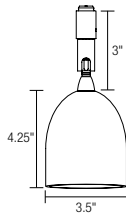

SQZ1
Squeeze Cable Suspended

System

CA4 4" Cable	CA6 6" Cable	TR4 4" Twin Rail	TR6 6" Twin Rail	BTC Basis Ceiling	LT Liana	NS No System Connector
------------------------	------------------------	----------------------------	----------------------------	-----------------------------	--------------------	----------------------------------

Overall Length

ST 72" Standard Length	13" - 72" Specify Length
----------------------------------	------------------------------------

Diffuser Color

CB Cobalt	RD Red	WH White	HY Honey	FA Frit Amber	FB Frit Blue
---------------------	------------------	--------------------	--------------------	-------------------------	------------------------

Metal Finish

AL Satin Aluminum	PN Polished Nickel	RB Rubbed Bronze
-----------------------------	------------------------------	----------------------------

Scnc | FishMnt | Pndt
161 | | 204

Squeeze

Multi-layered hand-blown glass fixture | Continuous 360° rotation and 90° pivot at the socket | Open fixture rated low voltage bi-pin lamp up to 35 watts (not included)

Overall Length

ST 7" Standard Length	8" - 72" Specify Length
---------------------------------	-----------------------------------

Diffuser Color

CB Cobalt	RD Red	WH White	HY Honey	FA Frit Amber	FB Frit Blue
---------------------	------------------	--------------------	--------------------	-------------------------	------------------------