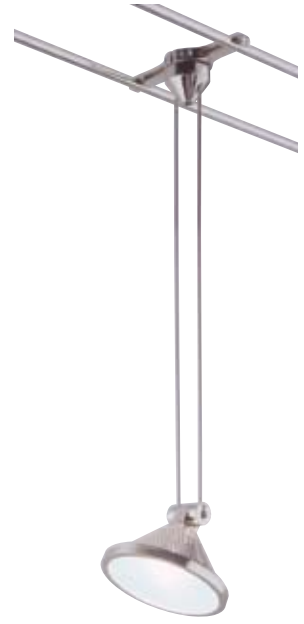

Aria

Fixture with integral perforated shade and sandblasted glass lens | Pivots 270° at the socket | Low voltage halogen bi-pin lamp up to 50 watts (not included) | Single accessory holder included | Field adjustable

Ordering Code: ARI - - -

Fixture
ARI
Aria

System

CA4	CA6	TR4	TR6
4" Cable	6" Cable	4" Twin Rail	6" Twin Rail

Overall Length
16" - 72"
Specify Length

Metal Finish

AL	PN
Satin Aluminum	Polished Nickel

Compatible Accessories:
Glass lens, louver, filter. See accessory ordering guide page 213 column TSA-06.

LOW VOLTAGE FIXTURES & PENDANTS
FIXTURES

Super Aria

Fixture with integral perforated shade and sandblasted glass lens | Pivots 270° at the socket and rotates 350° at its base | Low voltage halogen bi-pin lamp up to 50 watts (not included) | Single accessory holder included | Field adjustable

Ordering Code: SAR - - -

Fixture
SAR
Super Aria

System

CA4	CA6	TR4	TR6	BTC
4" Cable	6" Cable	4" Twin Rail	6" Twin Rail	Basis Ceiling

Overall Length
6" - 72"
Specify Length

Metal Finish

AL	PN
Satin Aluminum	Polished Nickel