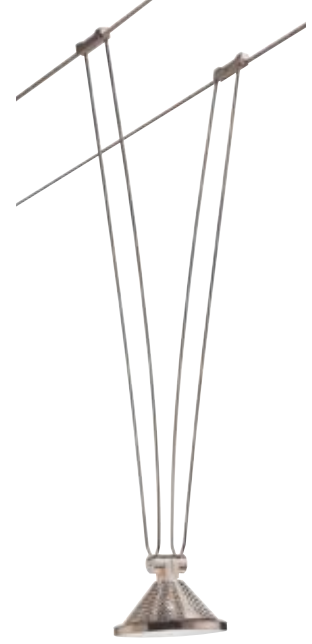

Aria

Fixture with integral perforated shade and sandblasted glass lens | Pivots 270° at the socket | Low voltage halogen bi-pin lamp up to 50 watts (not included) | Single accessory holder included | Field adjustable

Ordering Code: ARI - - -

Fixture
ARI
Aria

System

CA4	CA6	TR4	TR6
4" Cable	6" Cable	4" Twin Rail	6" Twin Rail

Overall Length
16" - 72"
Specify Length

Metal Finish

AL	PN
Satin Aluminum	Polished Nickel

Compatible Accessories:
Glass lens, louver, filter. See accessory ordering guide page 213 column TSA-06.

LOW VOLTAGE FIXTURES & PENDANTS
FIXTURES

Super Aria

Fixture with integral perforated shade and sandblasted glass lens | Pivots 270° at the socket and rotates 350° at its base | Low voltage halogen bi-pin lamp up to 50 watts (not included) | Single accessory holder included | Field adjustable

Ordering Code: SAR - - -

Fixture
SAR
Super Aria

System

CA4	CA6	TR4	TR6	BTC
4" Cable	6" Cable	4" Twin Rail	6" Twin Rail	Basis Ceiling

Overall Length
6" - 72"
Specify Length

Metal Finish

AL	PN
Satin Aluminum	Polished Nickel