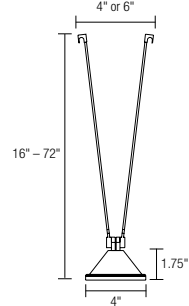

Aria

Fixture with integral perforated shade and sandblasted glass lens | Pivots 270° at the socket | Low voltage halogen bi-pin lamp up to 50 watts (not included) | Single accessory holder included | Field adjustable

Ordering Code: ARI - - -

Fixture
ARI
Aria

System

CA4	CA6	TR4	TR6
4" Cable	6" Cable	4" Twin Rail	6" Twin Rail

Overall Length
16" - 72"
Specify Length

Metal Finish

AL	PN
Satin Aluminum	Polished Nickel

Compatible Accessories:
Glass lens, louver, filter. See accessory ordering guide page 213 column TSA-06.

Ordering Code: SAR - - -

Fixture
SAR
Super Aria

System

CA4	CA6	TR4	TR6	BTC
4" Cable	6" Cable	4" Twin Rail	6" Twin Rail	Basis Ceiling

Overall Length
6" - 72"
Specify Length

Metal Finish

AL	PN
Satin Aluminum	Polished Nickel