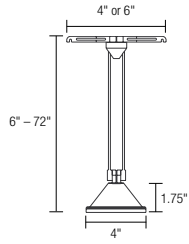

Ordering Code: ARI - - -

Fixture
ARI
Aria

System

CA4	CA6	TR4	TR6
4" Cable	6" Cable	4" Twin Rail	6" Twin Rail

Overall Length
16" - 72"
Specify Length

Metal Finish

AL	PN
Satin Aluminum	Polished Nickel

Compatible Accessories:
Glass lens, louver, filter. See accessory ordering guide page 213 column TSA-06.

Ordering Code: SAR - - -

Fixture
SAR
Super Aria

System

CA4	CA6	TR4	TR6	BTC
4" Cable	6" Cable	4" Twin Rail	6" Twin Rail	Basis Ceiling

Overall Length
6" - 72"
Specify Length

Metal Finish

AL	PN
Satin Aluminum	Polished Nickel