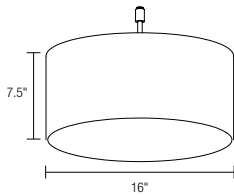

Scnc	FlshMnt	Pndt
		183

Ordering Code: **TML2** - [] - [] - [] - []

Fixture
TML2
 Tamour Large Stem Suspended

System

CA4 4" Cable	CA6 6" Cable	TR4 4" Twin Rail	TR6 6" Twin Rail	BTC Basis Ceiling	LT Liana	NS No System Connector
---------------------------	---------------------------	-------------------------------	-------------------------------	--------------------------------	--------------------	-------------------------------------

Overall Length

ST 45" Standard Length	13" - 72" Specify Length
----------------------------------	------------------------------------

Diffuser Color

 PNK Pink	 APR Apricot	 MSS Moss
---	---	---

Metal Finish

Overall Length

ST 50" Standard Length	18" - 72" Specify Length
----------------------------------	------------------------------------

Diffuser Color

 PNK Pink	 APR Apricot	 MSS Moss
---	---	---

Metal Finish