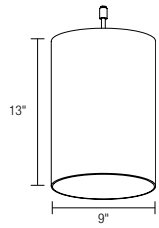

Scnc	FlshMnt	Pndt
		183

Ordering Code: **TMT2** - [ ] - [ ] - [ ] - [ ]

Fixture
TMT2
Tamour Tall Stem Suspended

System

CA4 4" Cable	CA6 6" Cable	TR4 4" Twin Rail	TR6 6" Twin Rail	BTC Basis Ceiling	LT Liana	NS No System Connector

Overall Length

ST 50" Standard Length	18" - 72" Specify Length

Diffuser Color

 PNK Pink	 APR Apricot	 MSS Moss

Metal Finish

AL Satin Aluminum	PN Polished Nickel	RB Rubbed Bronze

Compatible Accessories: Acrylic Diffusers
Bottom only: 996-B-TMT
Top and Bottom: 996-TMT